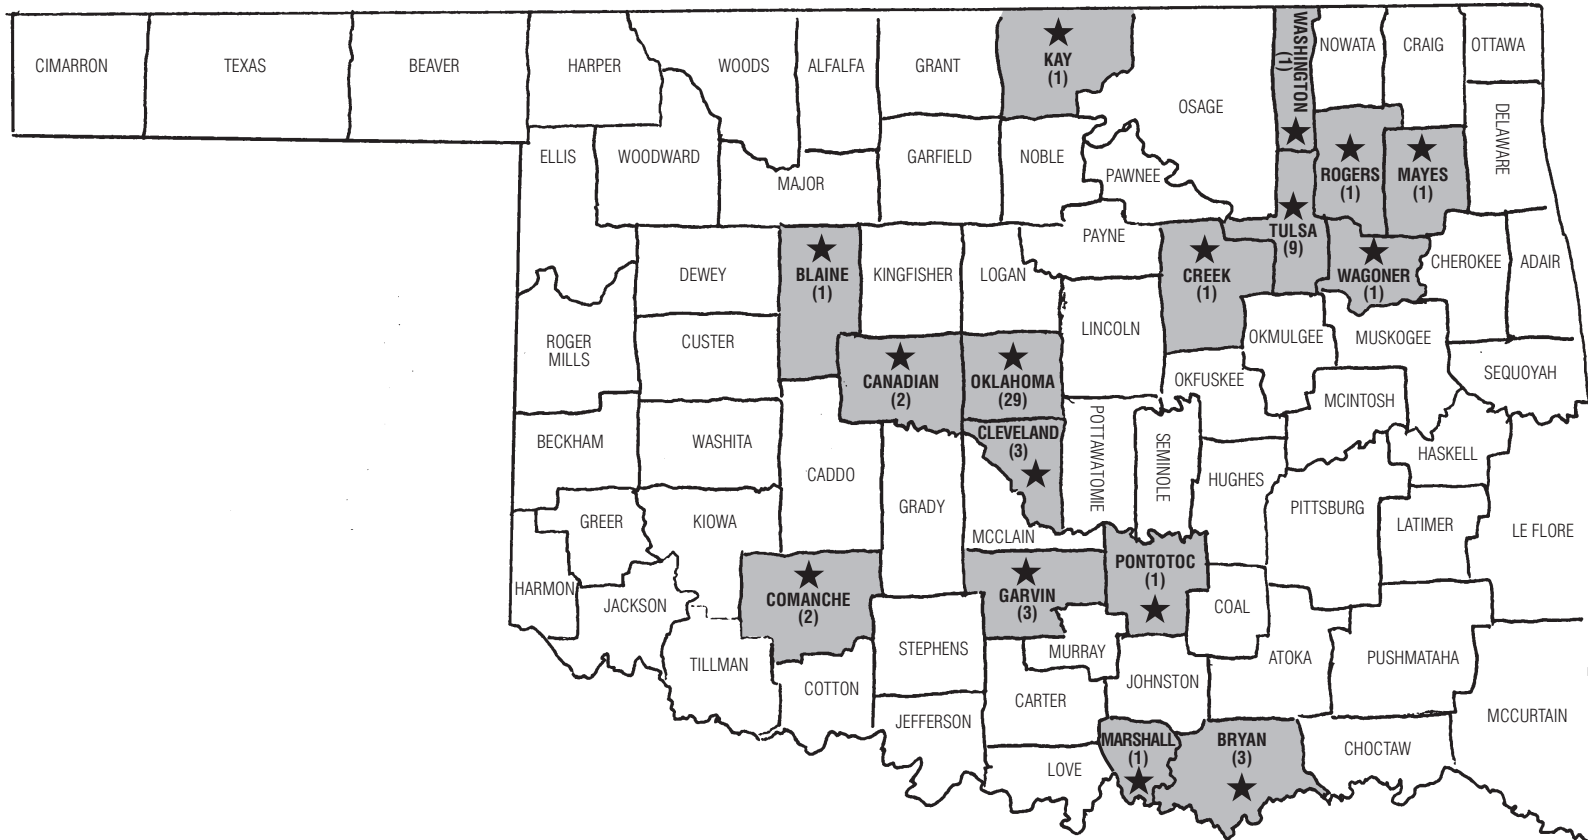

# Oklahoma A+ Schools®

**BLAINE COUNTY**  
Geary Elementary

**BRYAN COUNTY**  
Silo Elementary  
Silo Middle School  
Silo High School

**CANADIAN COUNTY**  
Central Elementary  
Sacred Heart Catholic School

**CLEVELAND COUNTY**  
Jefferson Elementary  
Madison Elementary  
Monroe Elementary

**COMANCHE COUNTY**  
Flower Mound School  
Whittier Elementary

**CREEK COUNTY**  
Freedom Elementary

**GARVIN COUNTY**  
Jackson Elementary  
Jefferson Early Learning Center  
Lee Elementary

**PONTOTOC COUNTY**  
Glenwood Early Childhood Center

**ROGERS COUNTY**  
Oologah Lower Elementary

**TULSA COUNTY**  
Central Fine Arts Academy  
Chouteau Fine Arts Academy

**TULSA COUNTY (cont.)**  
Deborah Brown Community School  
Eugene Field Elementary  
Grimes Elementary  
Grissom Elementary  
Mark Twain Elementary  
Owen Elementary  
Peace Academy

**WAGONER COUNTY**  
Ellington Elementary

**WASHINGTON COUNTY**  
Wilson Elementary